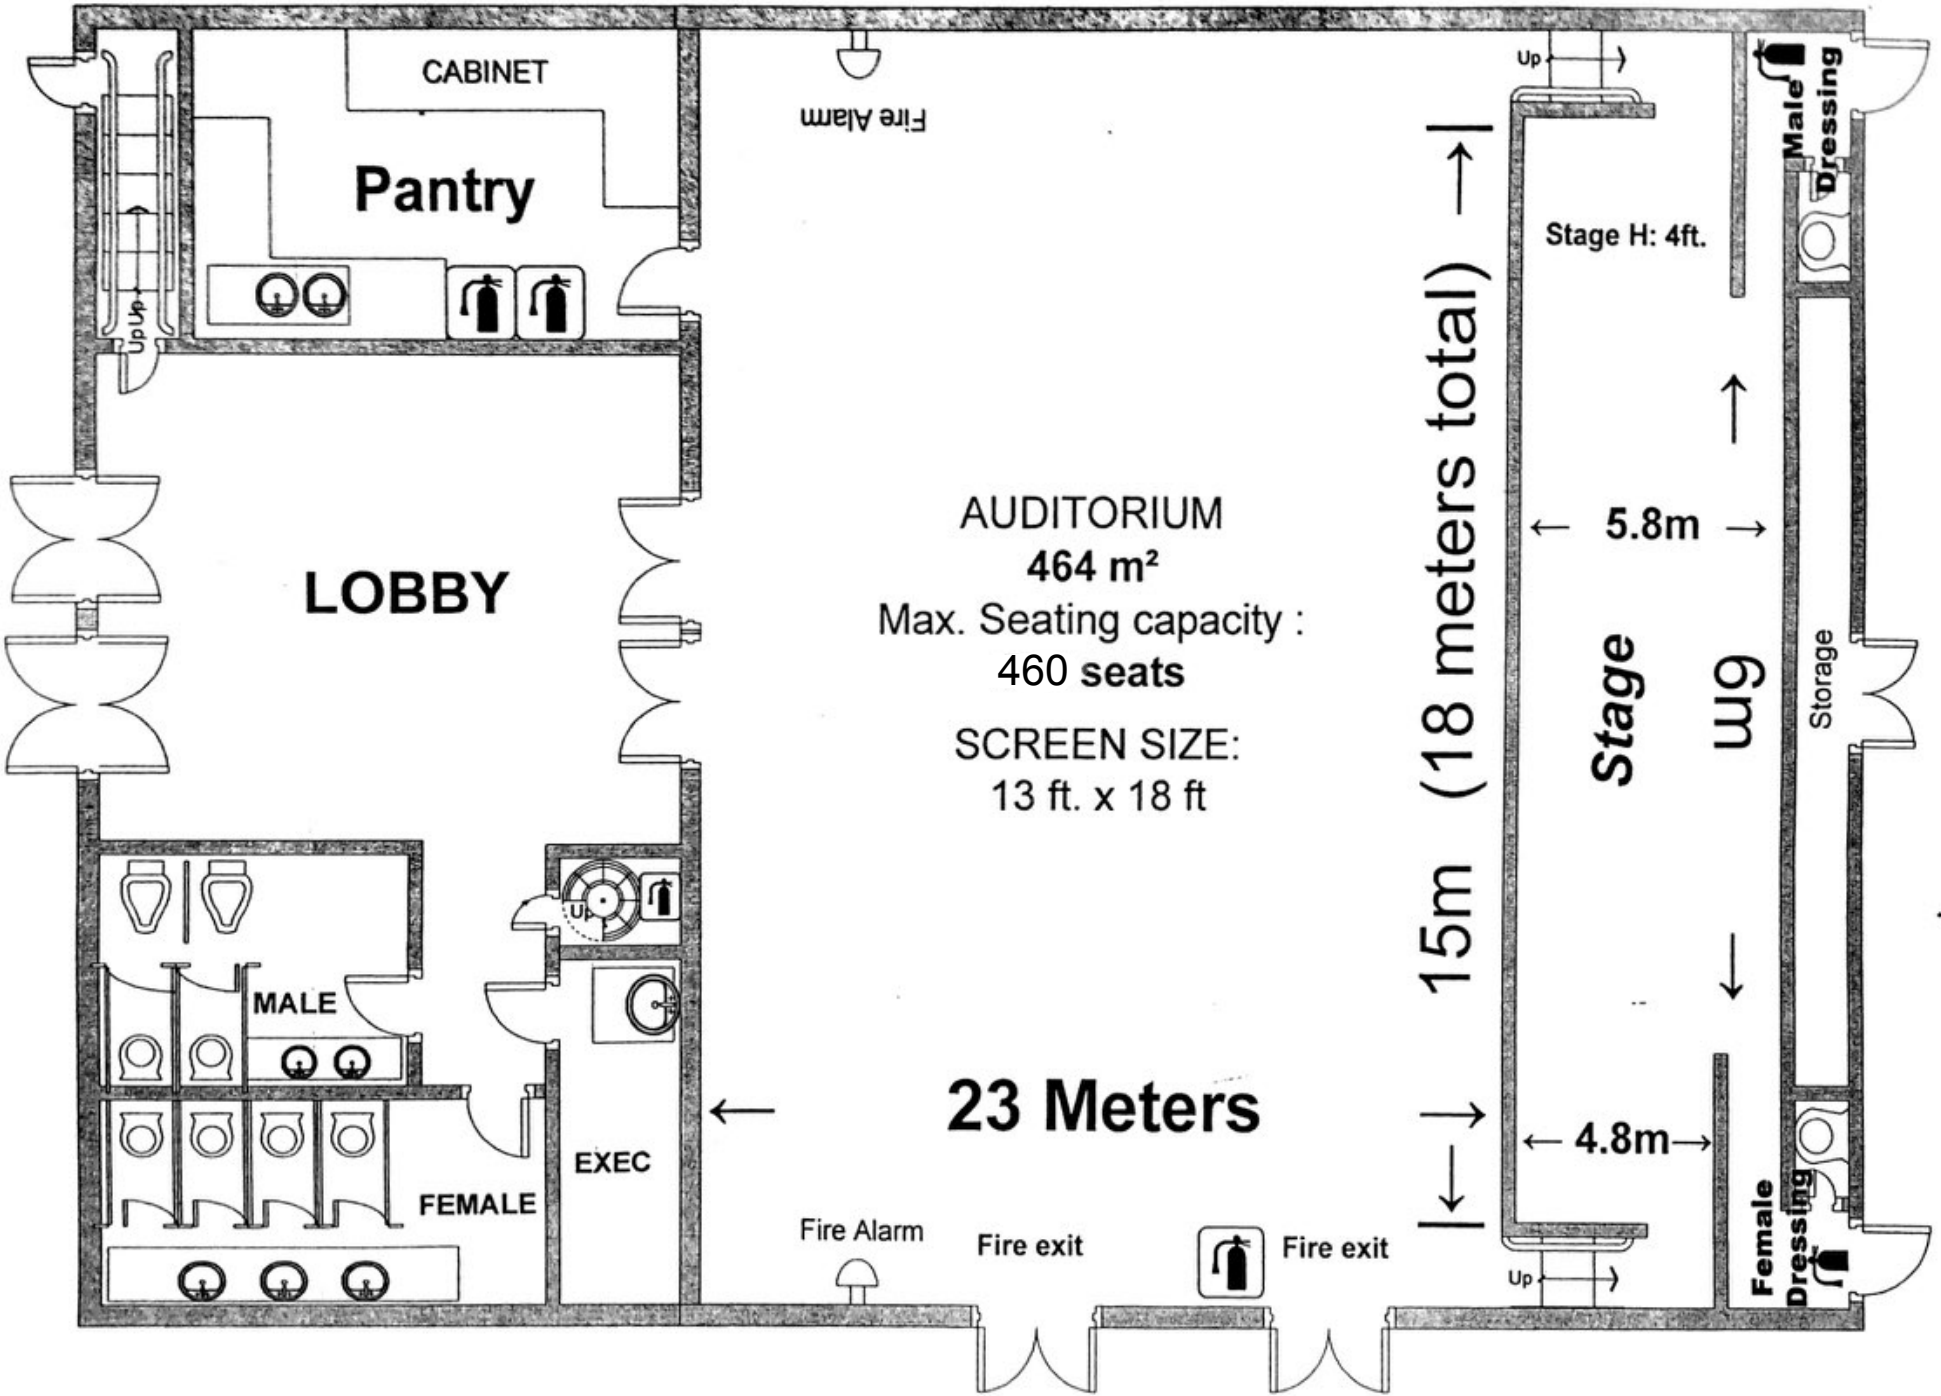

COVERED WALKWAY

LOBBY

Pantry

CABINET

Fire Alarm

AUDITORIUM

464 m²

Max. Seating capacity :

460 seats

SCREEN SIZE:

13 ft. x 18 ft

23 Meters

Fire Alarm

Fire exit

Fire exit

15m (18 meters total)

Stage H: 4ft.

Stage

5.8m

6m

Storage

Female Dressing

Male Dressing

Up